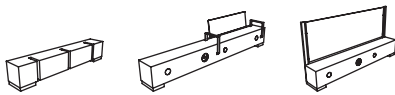

GAMMA BENCH

Bench made from upcycled bulwarks from old Danish harbours. The wood is certified FSC® recycled 100%, and contains only natural oils.

-  **LONG LIFETIME**
-  **MINIMAL MAINTENANCE**
-  **FREE OF CHEMICALS**
The wood is tested by COWI
-  **WEATHERPROOF**
-  **UPCYCLING**
The wood is certified FSC Recycled 100%
-  **TAILORMADE SOLUTIONS**

Gamma comes in different variations. With glass, planters, back rest, or as a safety bench or bike holder.

MATERIALS: Upcycled azobé wood
SURFACE: Sanded

WEIGHT

120 cm // 180 kg	190 cm // 285 kg	300 cm // 450 kg
150 cm // 225 kg	200 cm // 300 kg	350 cm // 525 kg
170 cm // 255 kg	250 cm // 375 kg	