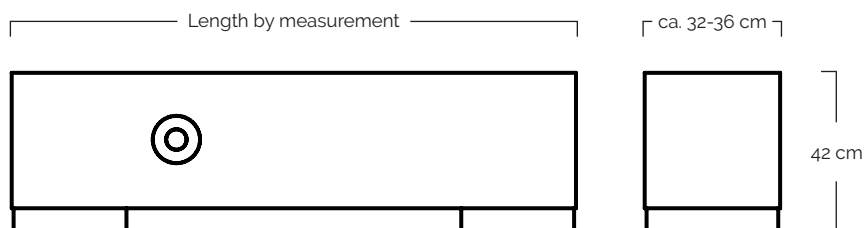

Gamma comes in different variations. With glass, planters, back rest, or as a safety bench or bike holder.

MATERIALS: Upcycled azobé wood
SURFACE: Sanded

WEIGHT

120 cm // 180 kg	190 cm // 285 kg	300 cm // 450 kg
150 cm // 225 kg	200 cm // 300 kg	350 cm // 525 kg
170 cm // 255 kg	250 cm // 375 kg	